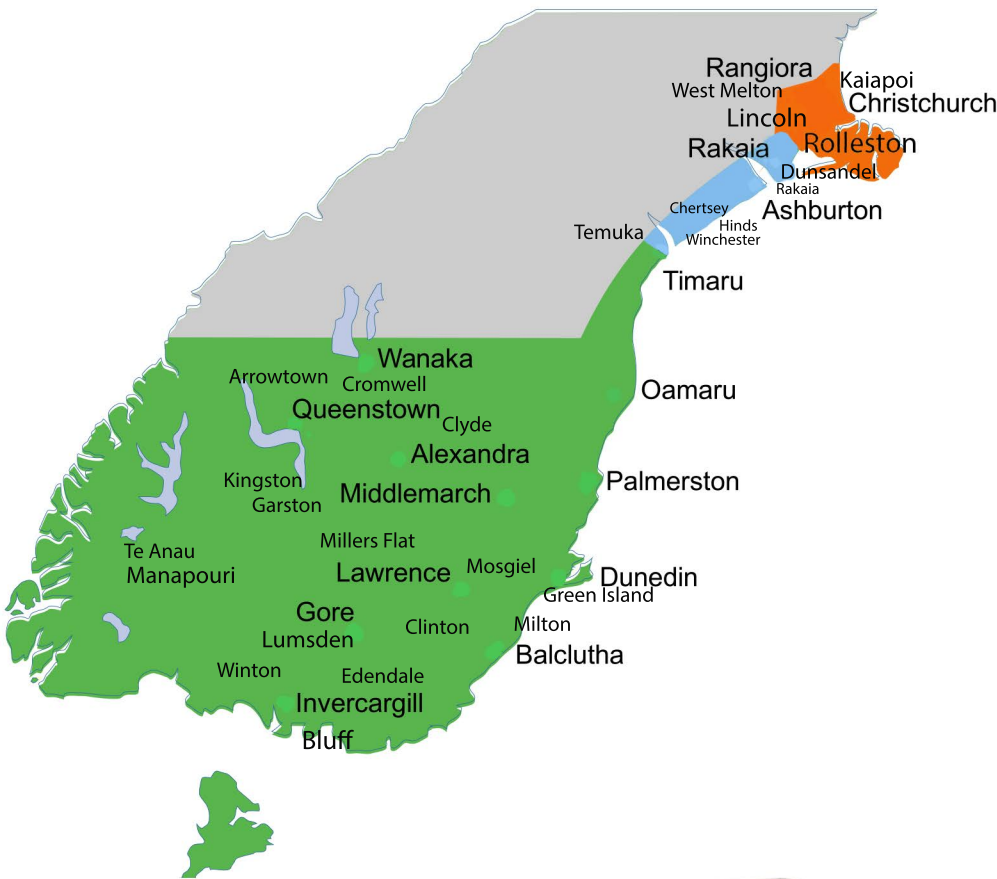

0800 367 292
 azapcourierscanterbury.co.nz

Ticketing Guide From Christchurch

Local area
 up to 15kg

Line Haul
 up to 15kg

Local Towns
 up to 15kg

Excess
 Weight
 Surcharge
 5kg