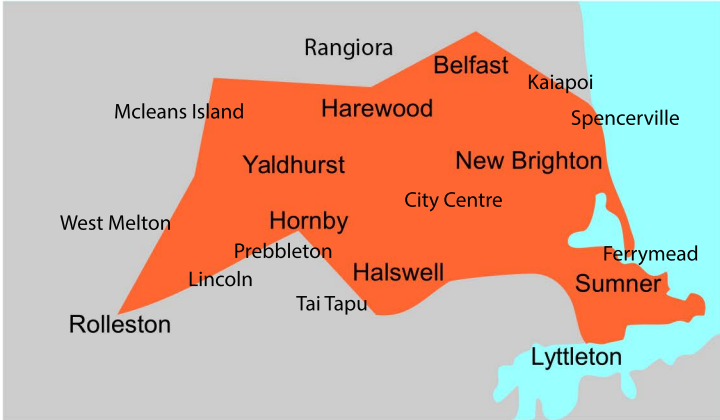

0800 367 292
 azapcourierscanterbury.co.nz

Ticketing Guide From Christchurch

Local area
 up to 15kg

Line Haul
 up to 15kg

Local Towns
 up to 15kg

Excess
 Weight
 Surcharge
 5kg