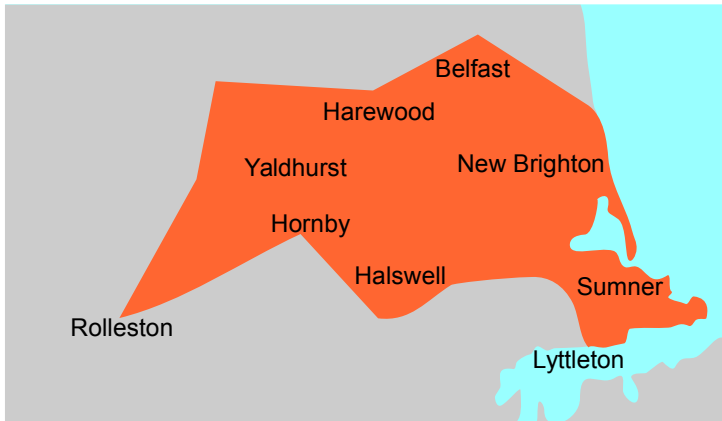

0800 367292 or 021 942 499

azapcourierscanterbury.co.nz

CANTERBURY

Ticketing Guide from Christchurch

Local area up to 15kg

Line Haul up to 15kg

Local Towns up to 15kg

Signature Required